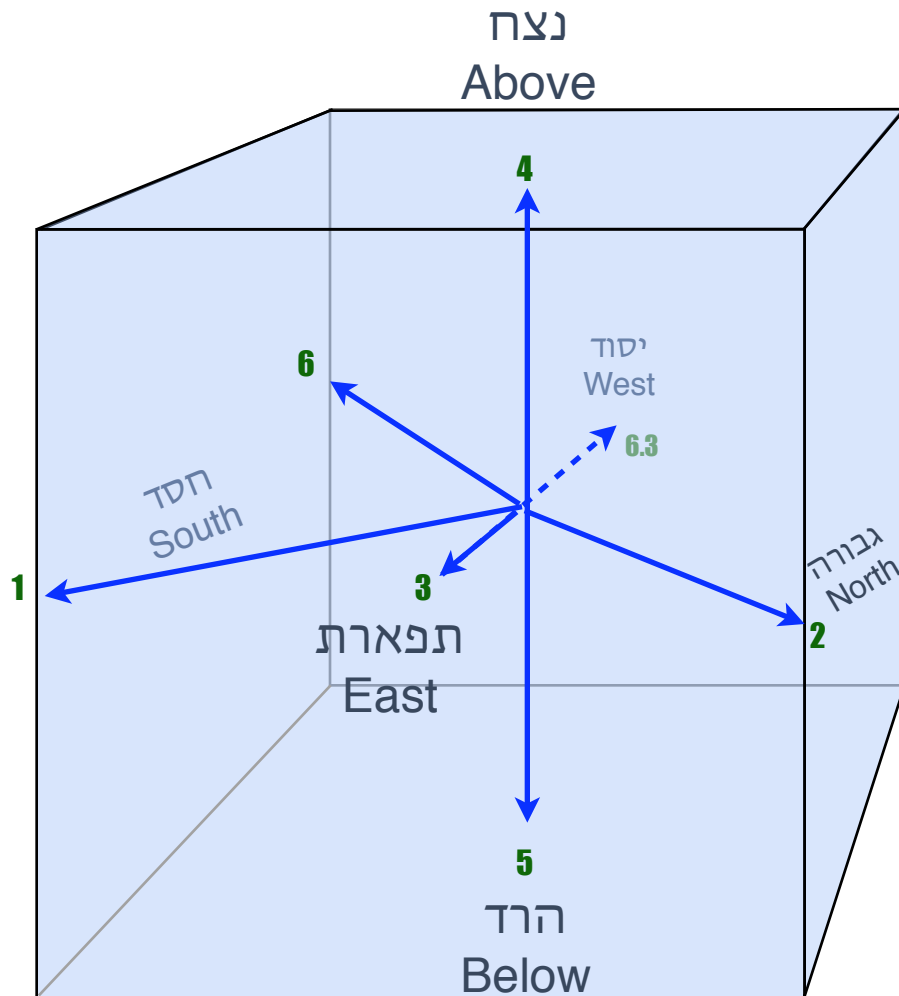

# The Lulav Meditation

*-meditation in movement-*

Emotion	Outer	Inner	Direction
Chessed	Giving/Kindness	Love	South
Gevurah	Withholding/Strength	Fear/Judgment	North
Tiferet	Beauty	Compassion	East
Netzach	Competing	Winning/Victory	Up
Hod	Surrender	Nothingness	Down
Yesod	Foundation	Connection	West
Malchut	Dominion	Receiving	Center/Space